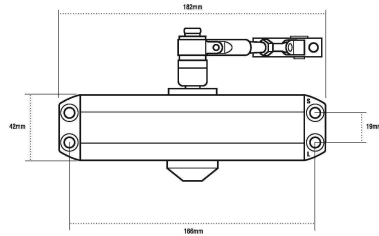

Overhead door closers

CE3F

Fixed size 3 rack and pinion closer

Application:

Introducing the new CE3F fixed size 3 rack and pinion door closer.

Specification:

- Fixed size 3 rack and pinion door closer
- Maximum door width 950mm EN size 3
- 130° maximum angle of opening (controlled closing)
- Adjustable closing speed from 130° open to 15° open
- Adjustable latch action for final 15°
- Adjustable arm set for regular, transom and parallel arm installation
- Additional bracket included for parallel arm mounting

Finish:

- Silver finish, which allows it to blend in with any application where other traditional door closers are installed.

EN 1154 Size	Max Leaf Width	Max Leaf weight
1	750mm	20kg
2	850mm	40kg
3	950mm	60kg
4	1100mm	80kg
5	1250mm	100kg
6	1400mm	120kg

Standards:

- CE Marked to EN 1154 in all 3 mounting positions

3	8	3	1	1	3
---	---	---	---	---	---

- Fire rated for timber (FD120) and metal (FD240) fire doors
- Certifire approved

Technical Design:

Overhead door closers

CE3F

Fixed size 3 rack and pinion closer

ASSA ABLOY

Variants:

Code	Description
J-CE3F-SIL	UNION CE MARKED FIXED SIZE 3 R&P CLOSER SIL