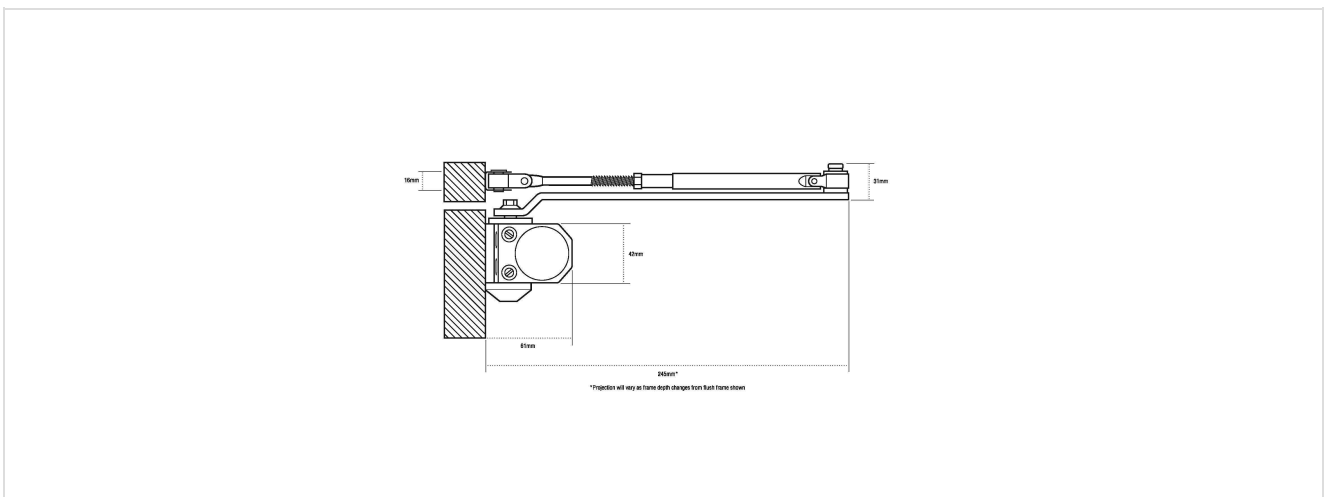

Overhead door closers

CE3F

Fixed size 3 rack and pinion closer

Application:

Introducing the new CE3F fixed size 3 rack and pinion door closer.

Specification:

- Fixed size 3 rack and pinion door closer
- Maximum door width 950mm EN size 3
- 130° maximum angle of opening (controlled closing)
- Adjustable closing speed from 130° open to 15° open
- Adjustable latch action for final 15°
- Adjustable arm set for regular, transom and parallel arm installation
- Additional bracket included for parallel arm mounting

Finish:

- Silver finish, which allows it to blend in with any application where other traditional door closers are installed.

EN 1154 Size	Max Leaf Width	Max Leaf weight
1	750mm	20kg
2	850mm	40kg
3	950mm	60kg
4	1100mm	80kg
5	1250mm	100kg
6	1400mm	120kg

Standards:

- CE Marked to EN 1154 in all 3 mounting positions

3	8	3	1	1	3
---	---	---	---	---	---

- Fire rated for timber (FD120) and metal (FD240) fire doors
- Certifire approved

Technical Design:

Overhead door closers

CE3F

Fixed size 3 rack and pinion closer

ASSA ABLOY

Variants:

Code	Description
J-CE3F-SIL	UNION CE MARKED FIXED SIZE 3 R&P CLOSER SIL