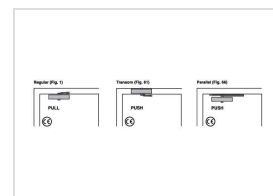

Overhead door closers

CE3F

Fixed size 3 rack and pinion closer

Application:

Introducing the new CE3F fixed size 3 rack and pinion door closer.

Specification:

- Fixed size 3 rack and pinion door closer
- Maximum door width 950mm EN size 3
- 130° maximum angle of opening (controlled closing)
- Adjustable closing speed from 130° open to 15° open
- Adjustable latch action for final 15°
- Adjustable arm set for regular, transom and parallel arm installation
- Additional bracket included for parallel arm mounting

Finish:

- Silver finish, which allows it to blend in with any application where other traditional door closers are installed.

EN 1154 Size	Max Leaf Width	Max Leaf weight
1	750mm	20kg
2	850mm	40kg
3	950mm	60kg
4	1100mm	80kg
5	1250mm	100kg
6	1400mm	120kg

CE3F

Fixed size 3 rack and pinion closer

ASSA ABLOY

Variants:

Code	Description
J-CE3F-SIL	UNION CE MARKED FIXED SIZE 3 R&P CLOSER SIL